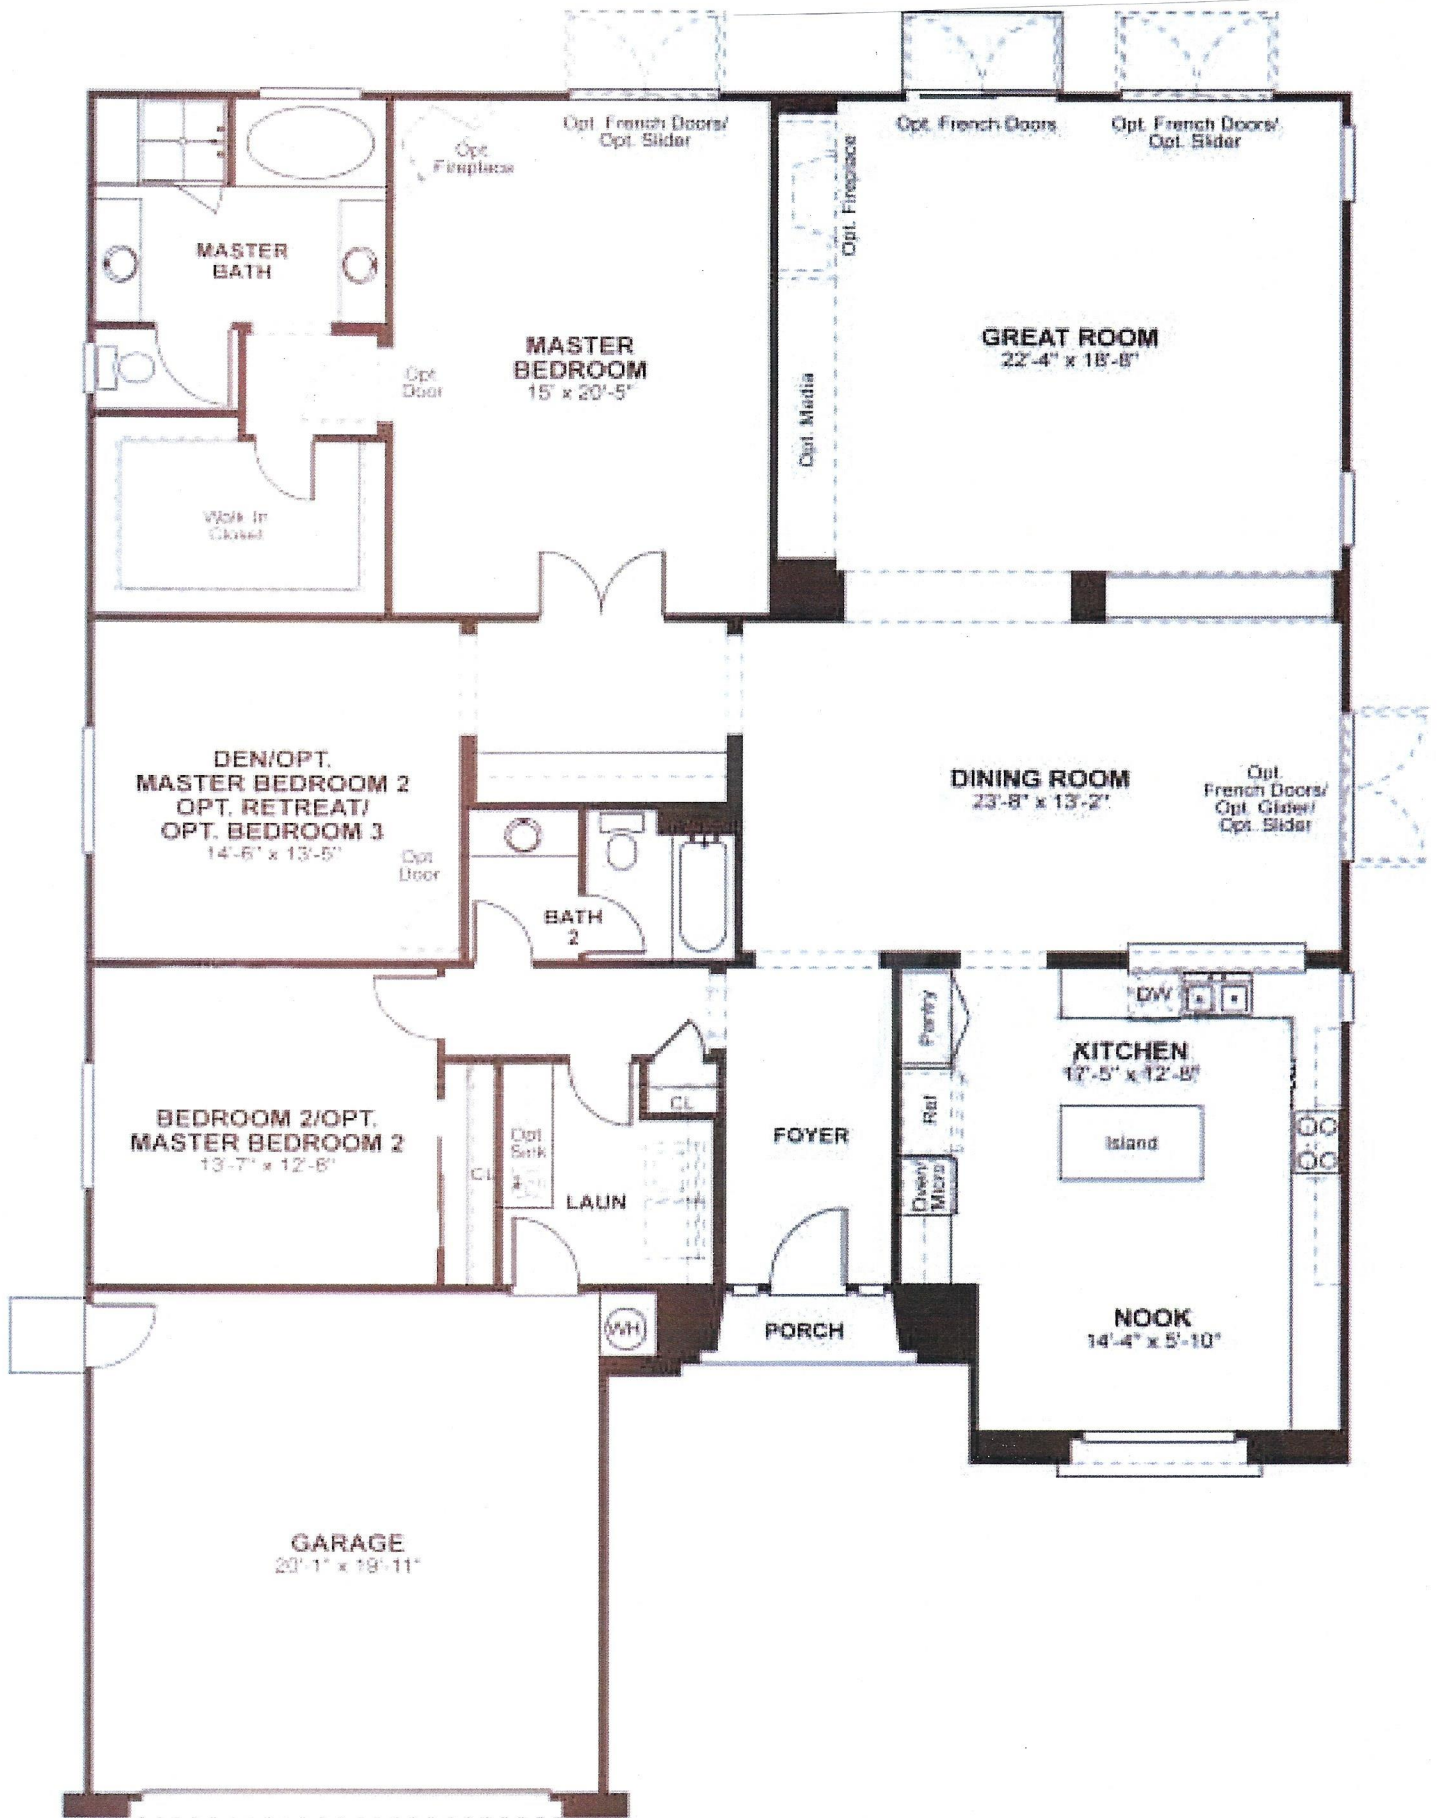

Palm 1 2 Beds 2 Baths 1900 Square Feet

Palm 2 2 Beds Den 2 Baths 2023 Square Feet

**MLS**

Palm 3 2 Beds Den 2 Baths 2102 Square Feet

Canyon 1 3 Beds 2 Baths 2288 Square Feet

Canyon 3 3 Beds 2.5 Baths 2825 Square Feet

# Canyon 4 3 Bedrooms 3 Baths (incl Casita) 2637 Square Feet