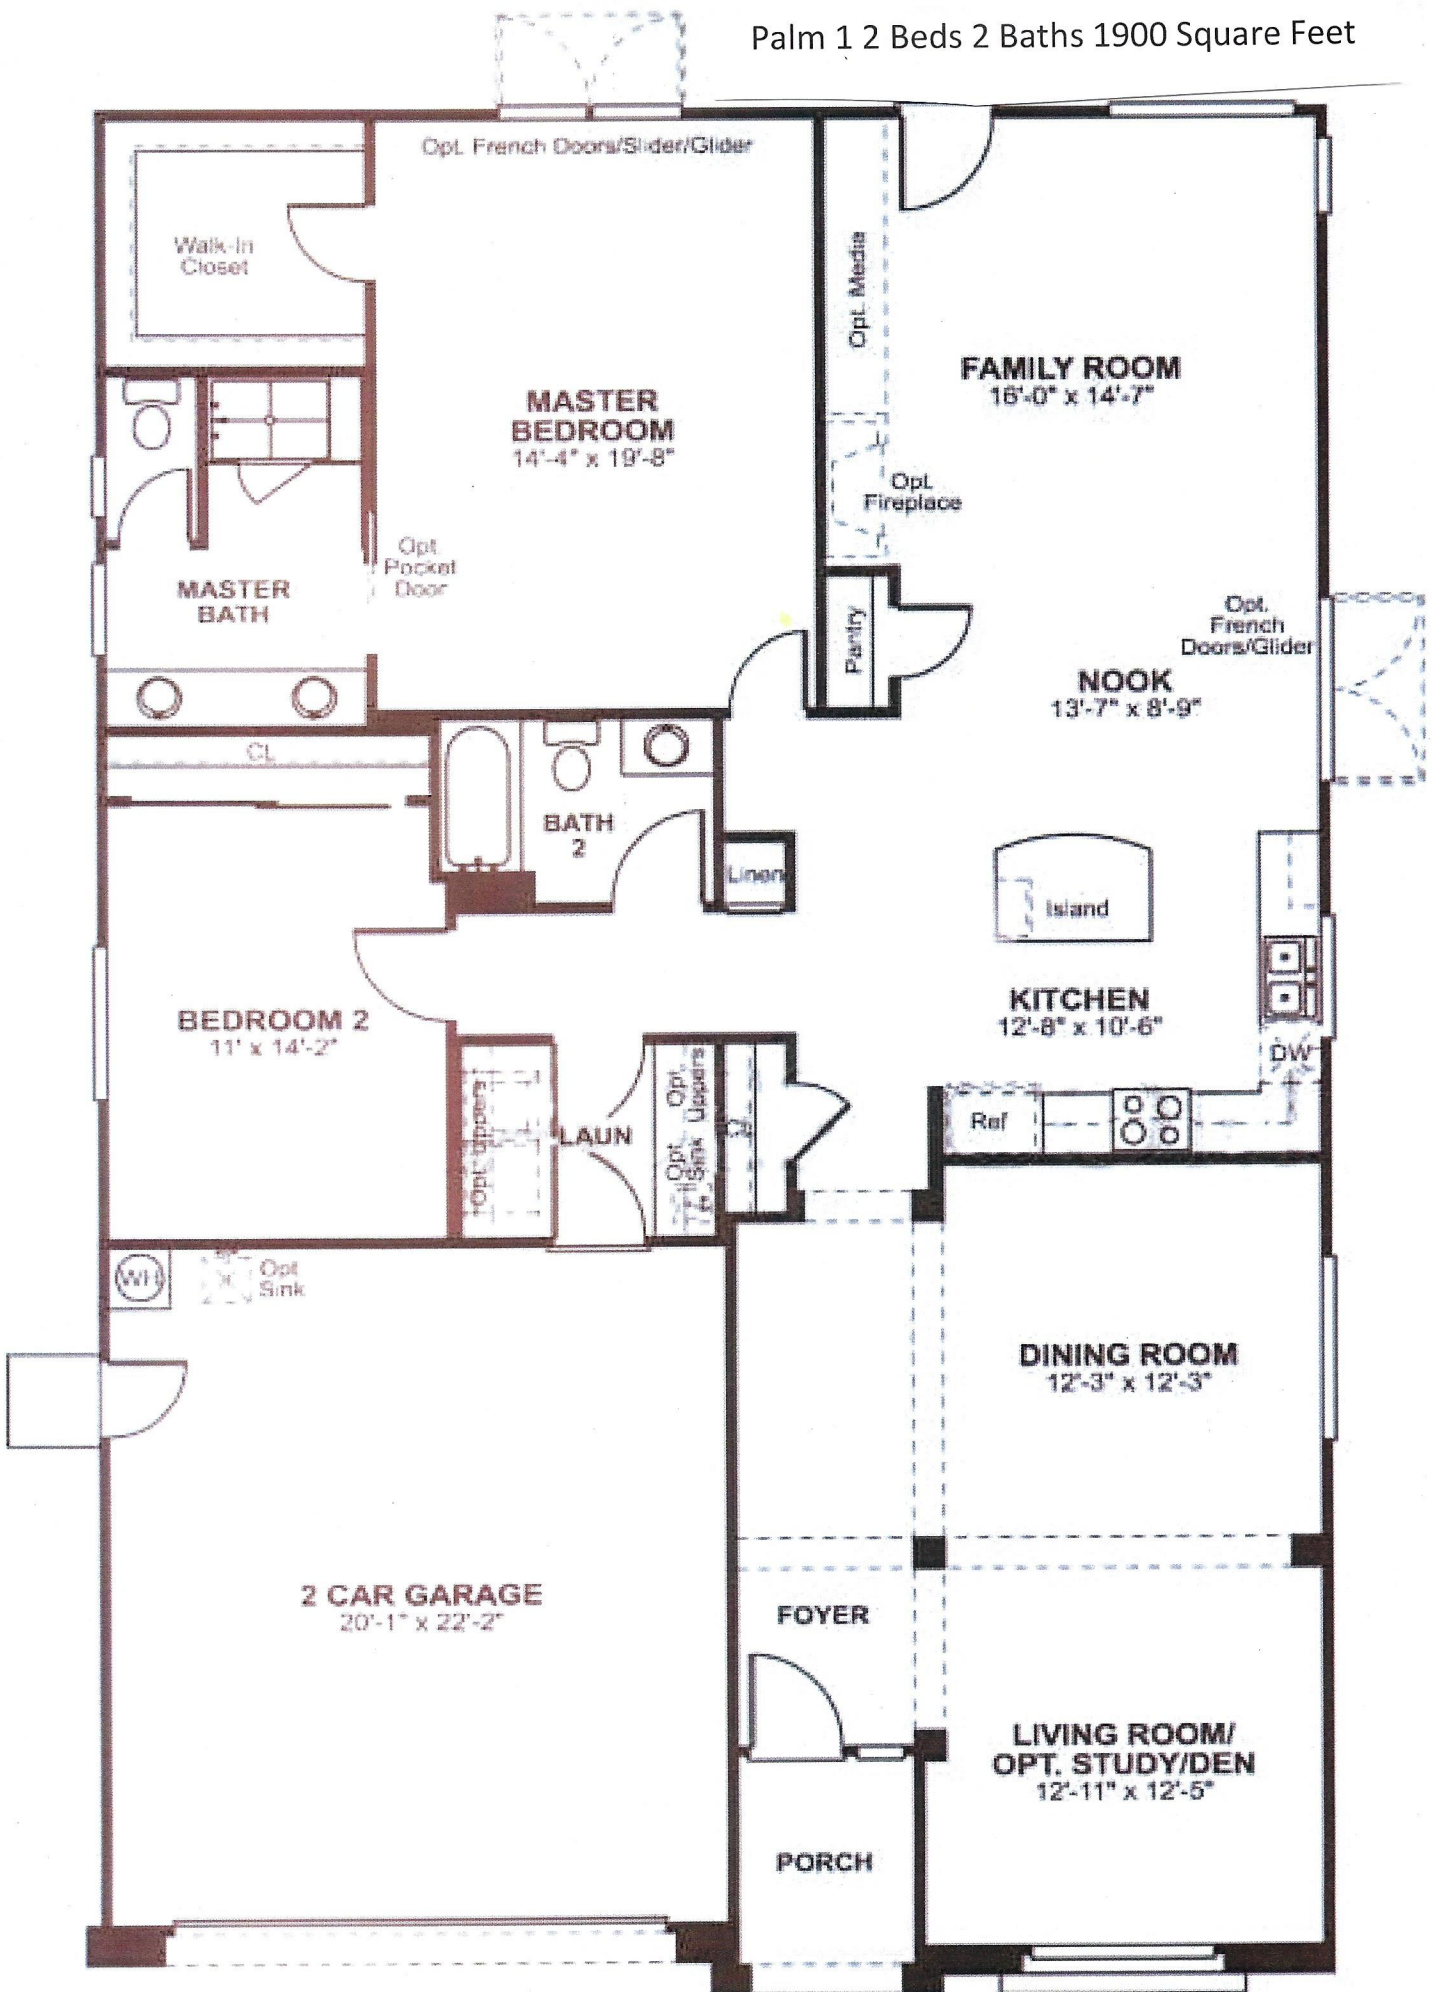

Palm 1 2 Beds 2 Baths 1900 Square Feet

Palm 2 2 Beds Den 2 Baths 2023 Square Feet

**MLS**

Palm 3 2 Beds Den 2 Baths 2102 Square Feet

Canyon 1 3 Beds 2 Baths 2288 Square Feet

Canyon 3 3 Beds 2.5 Baths 2825 Square Feet

# Canyon 4 3 Bedrooms 3 Baths (incl Casita) 2637 Square Feet