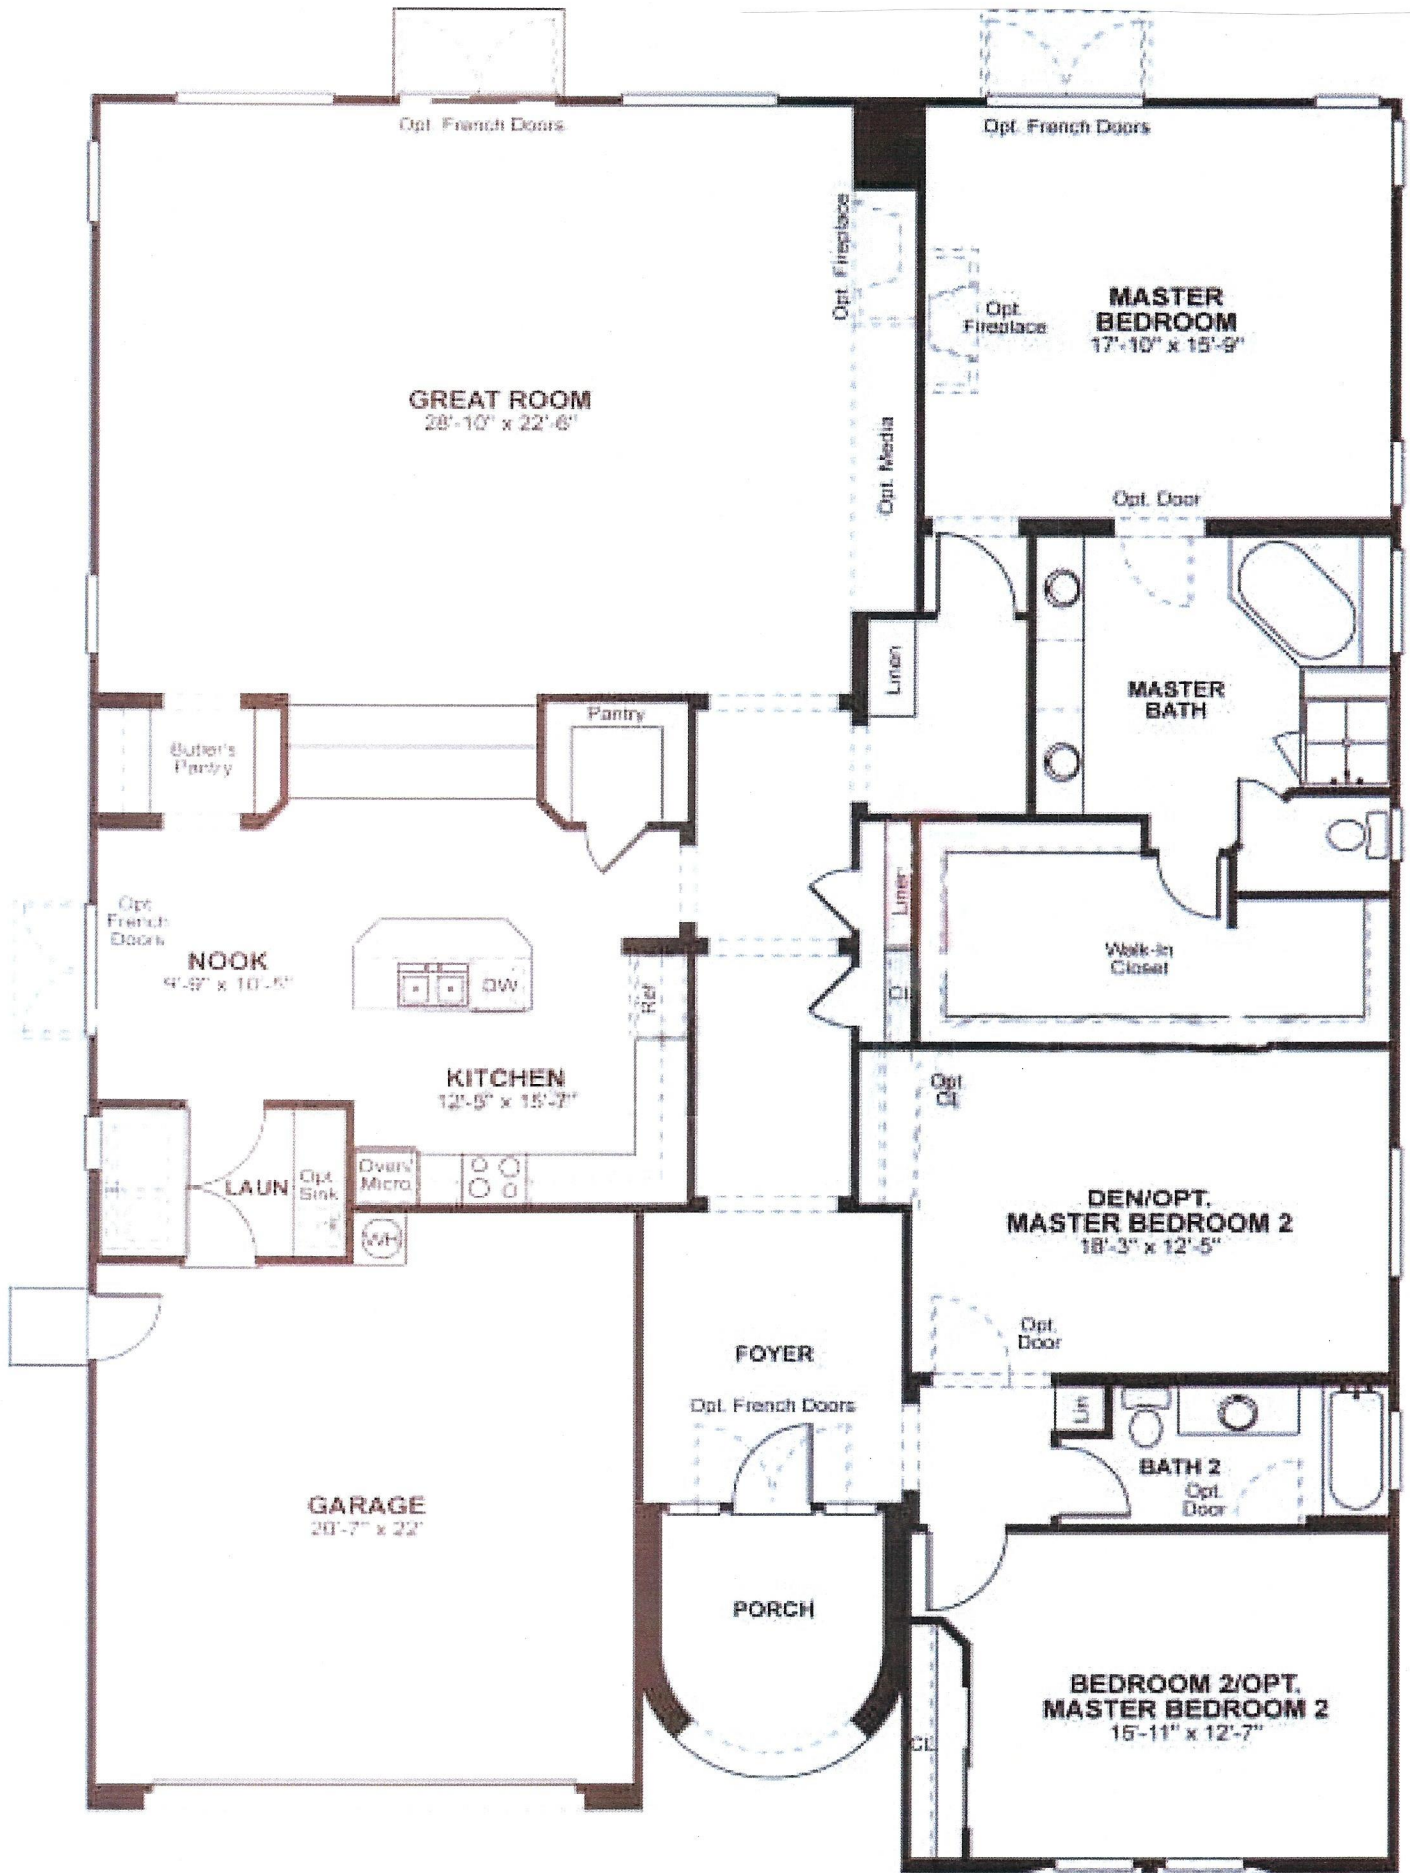

Palm 1 2 Beds 2 Baths 1900 Square Feet

Palm 2 2 Beds Den 2 Baths 2023 Square Feet

**MLS**

Palm 3 2 Beds Den 2 Baths 2102 Square Feet

Canyon 1 3 Beds 2 Baths 2288 Square Feet

Canyon 3 3 Beds 2.5 Baths 2825 Square Feet

# Canyon 4 3 Bedrooms 3 Baths (incl Casita) 2637 Square Feet