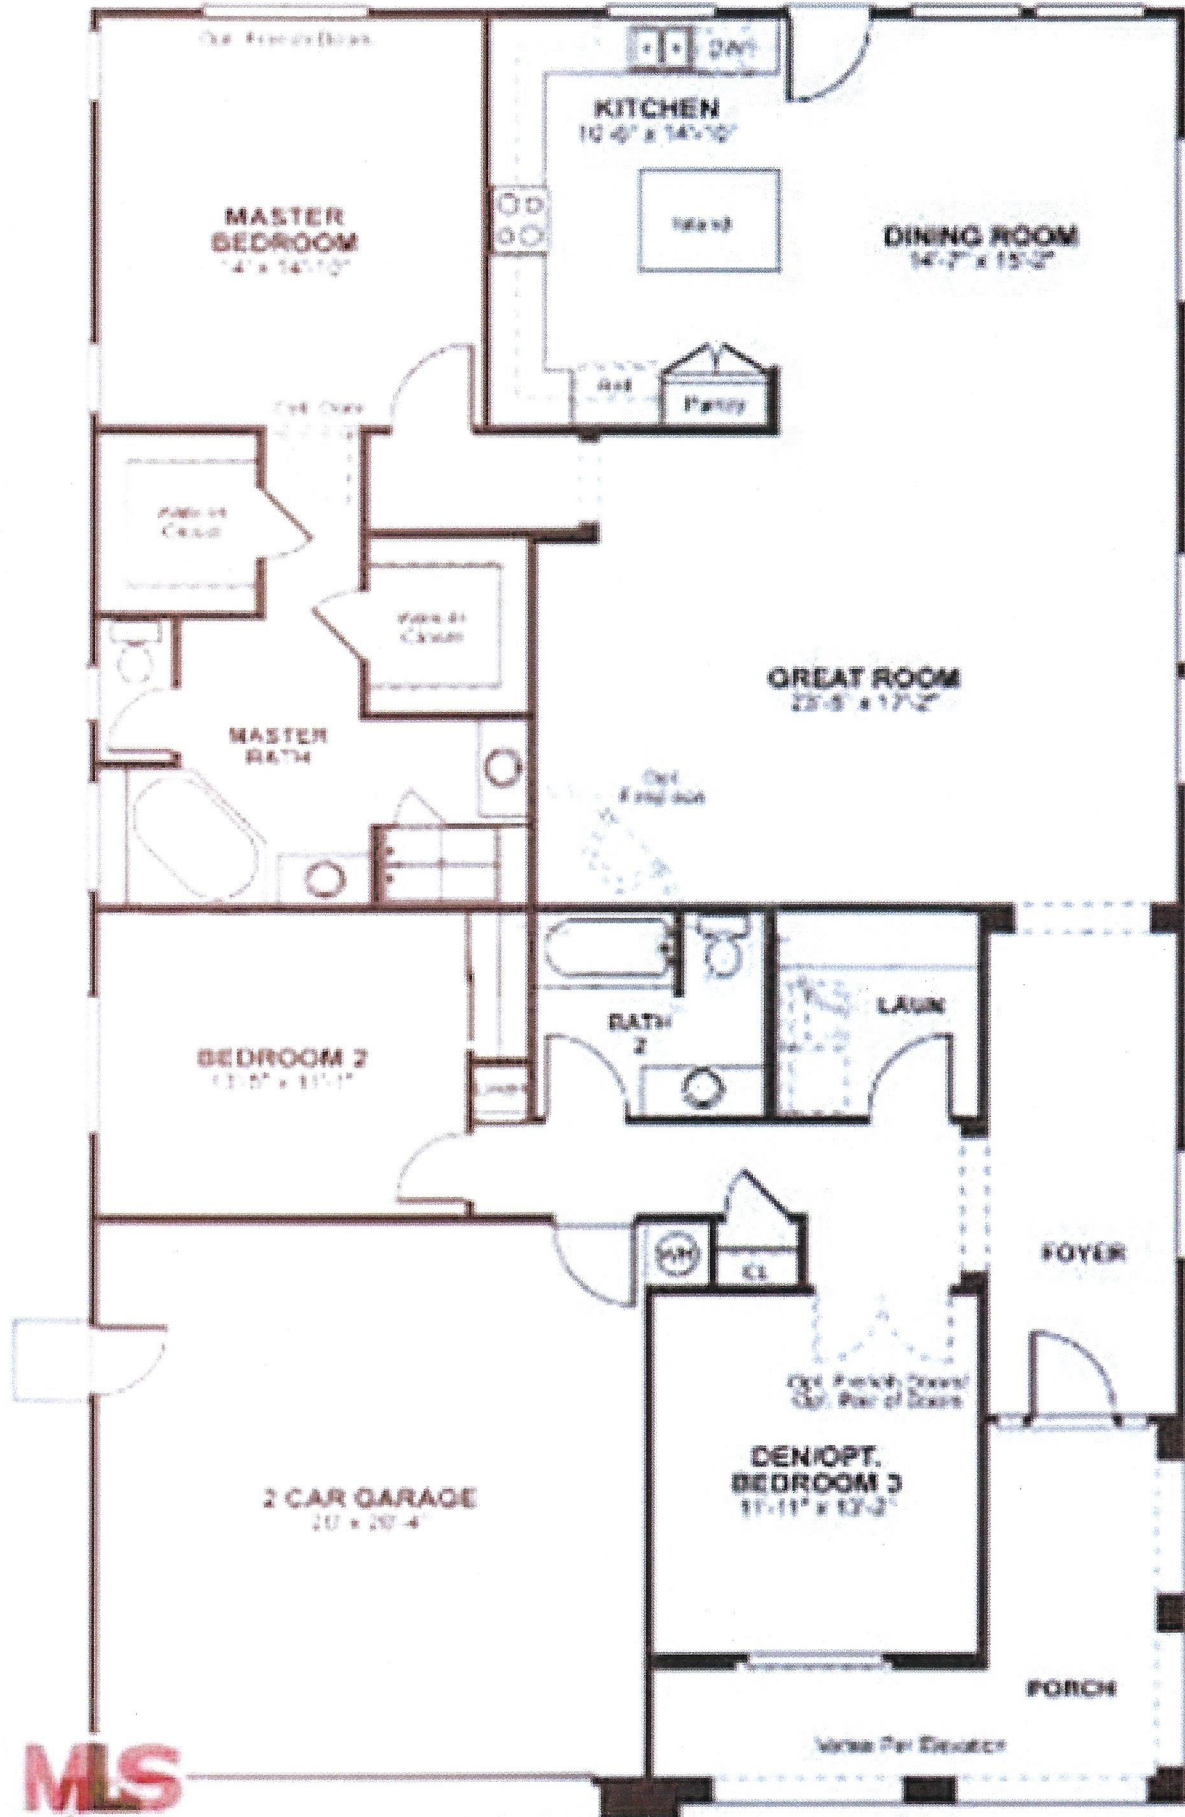

Palm 1 2 Beds 2 Baths 1900 Square Feet

Palm 2 2 Beds Den 2 Baths 2023 Square Feet

**MLS**

Palm 3 2 Beds Den 2 Baths 2102 Square Feet

Canyon 1 3 Beds 2 Baths 2288 Square Feet

Canyon 3 3 Beds 2.5 Baths 2825 Square Feet

# Canyon 4 3 Bedrooms 3 Baths (incl Casita) 2637 Square Feet